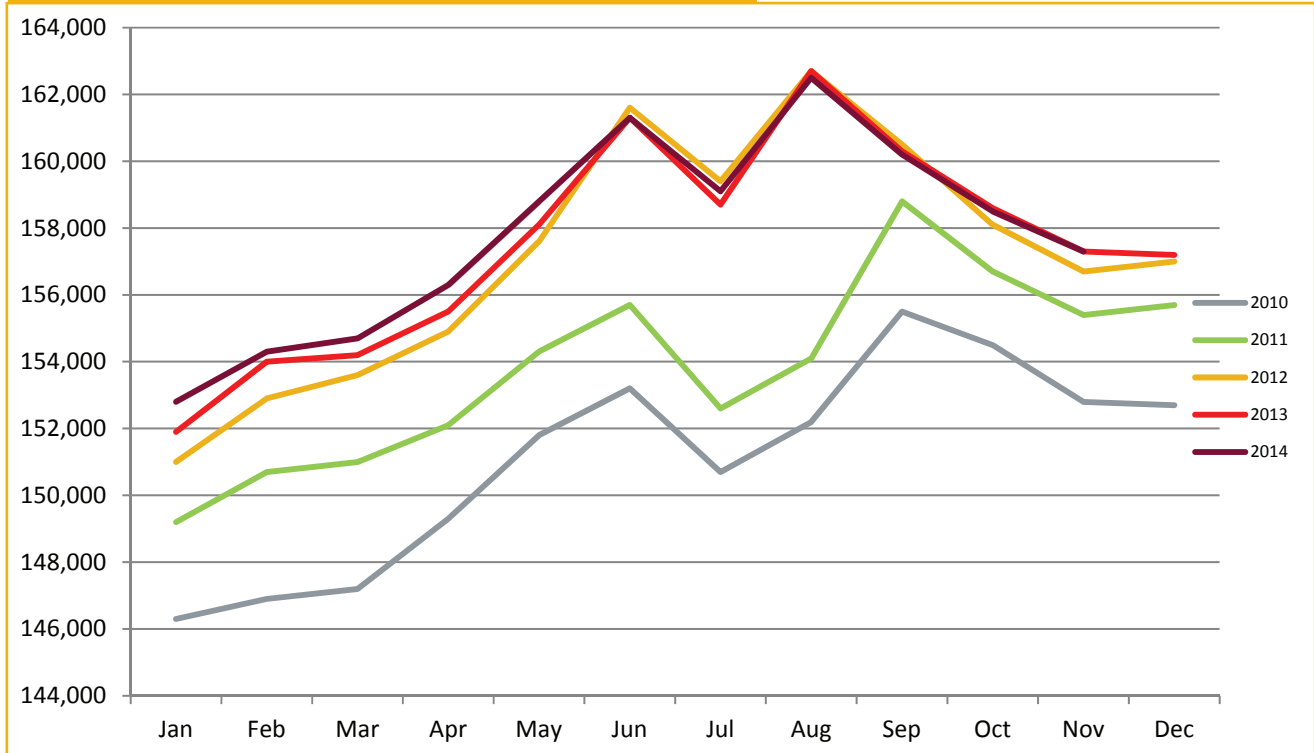

ANCHORAGE EMPLOYMENT

Municipality of Anchorage 2010-Present

4.8%

November Unemployment
Rate for Anchorage